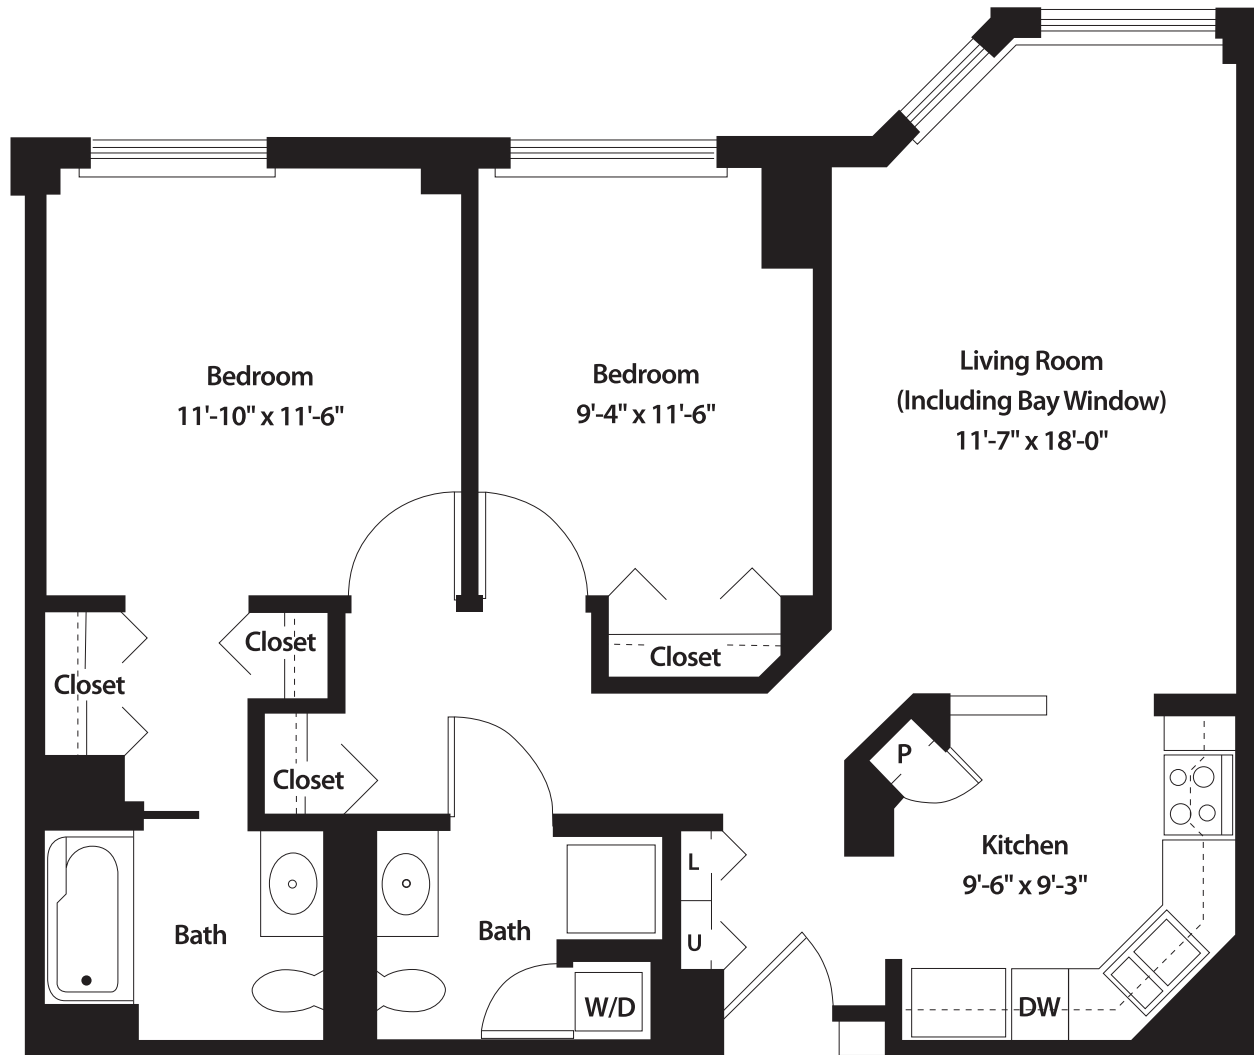

Lemont

887 sq. ft.

All dimensions, features and specifications are approximate and subject to change without notice.

200 Village Drive
Downers Grove, IL 60516

630.769.6100

OakTraceDG.com

OAK TRACE | 
A LIFESPAC COMMUNITY®