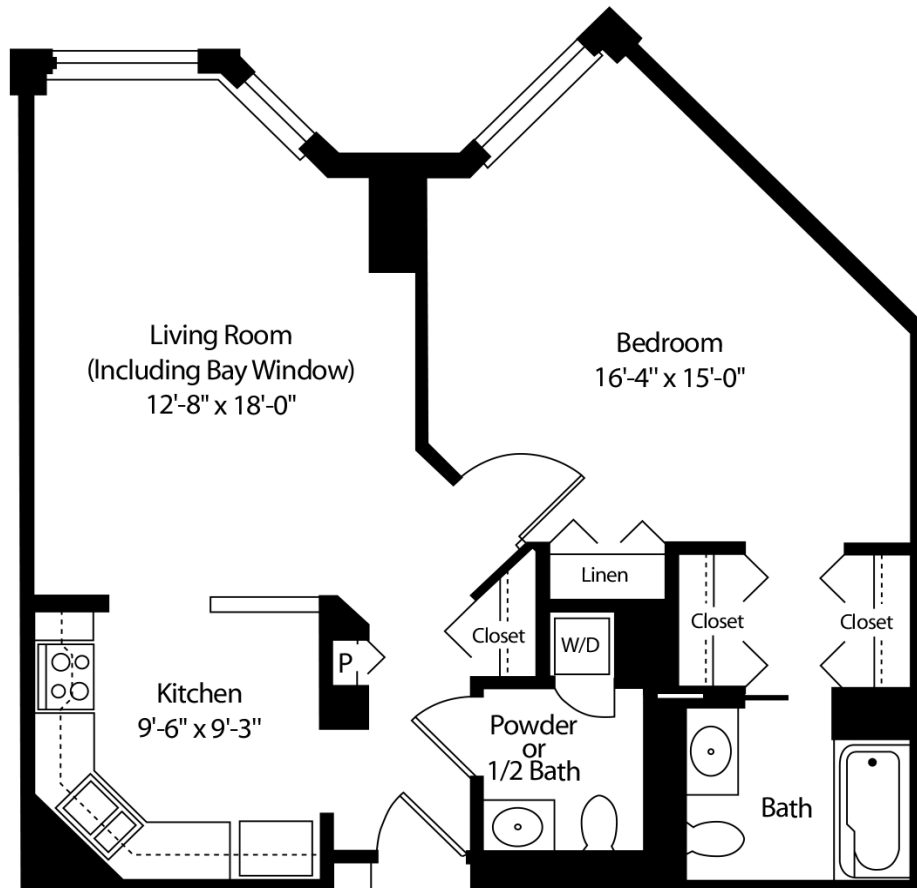

OAK TRACESM |

A LIFESPACE COMMUNITYSM

The Fairmount - #239

1 Bedroom/1.5 Baths (790 SF)