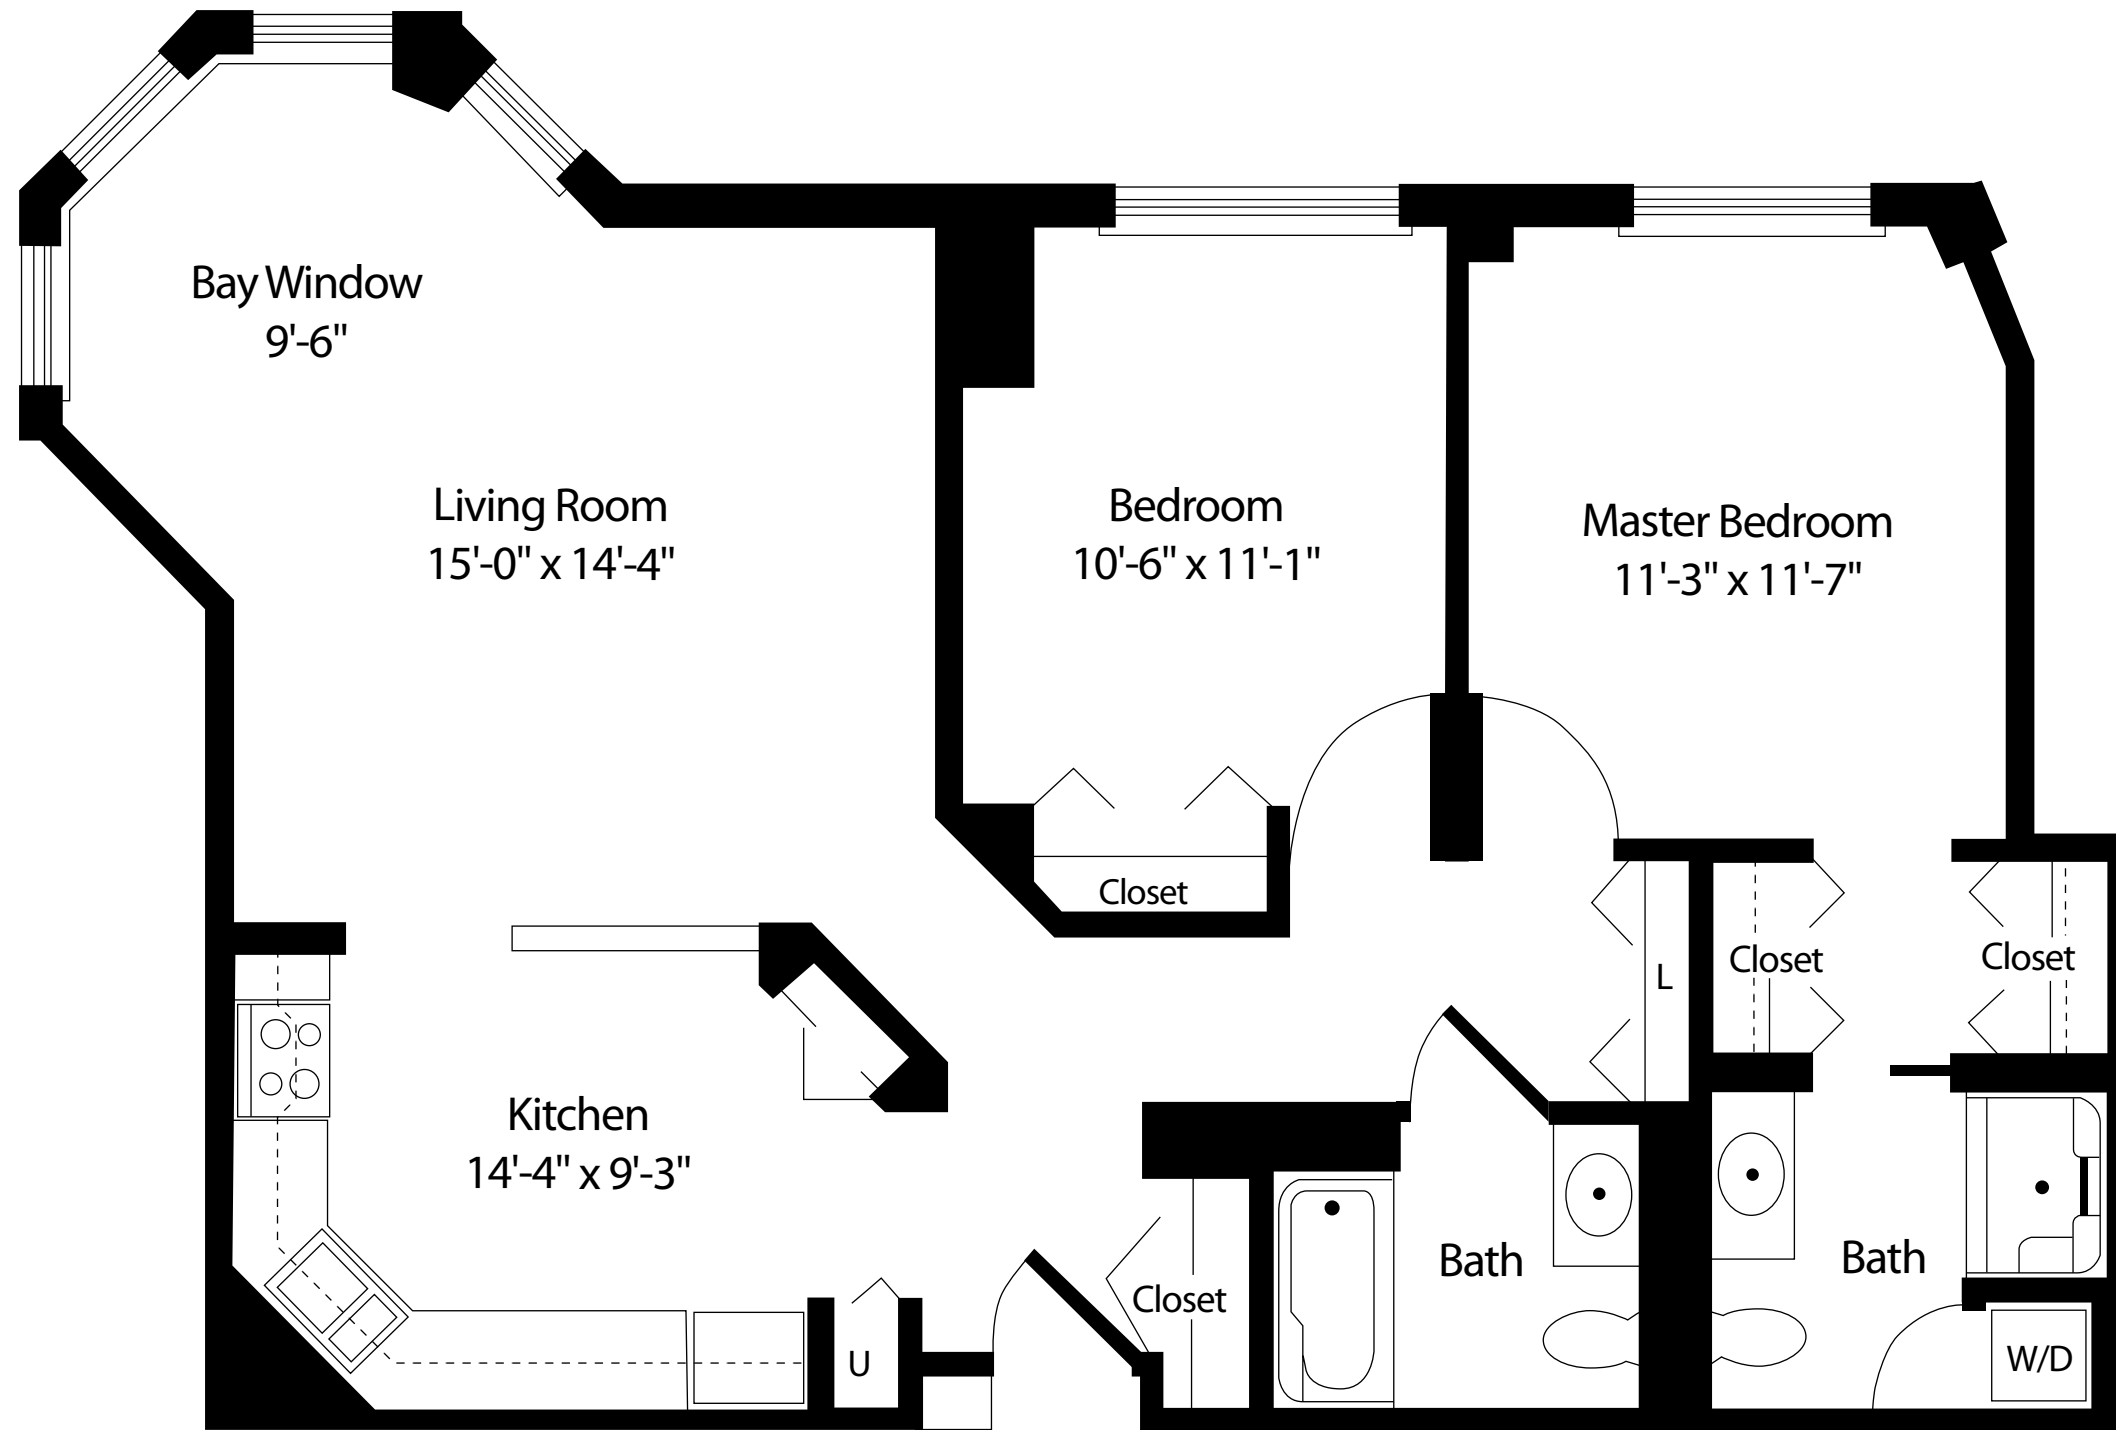

Parkview

All dimensions, features and specifications are approximate and subject to change without notice.

1/4" = 1'
1,018 sq. ft.