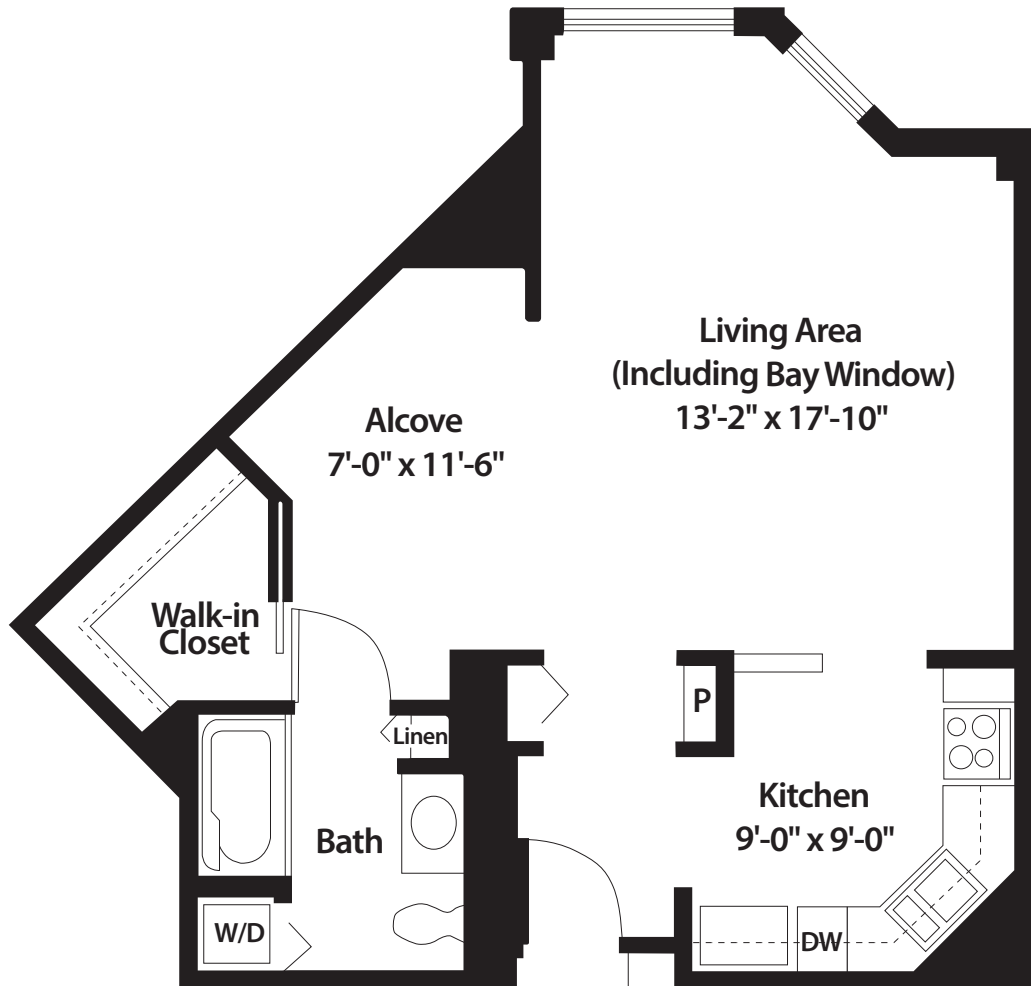

Ashbury

606 sq. ft.

All dimensions, features and specifications are approximate and subject to change without notice.

200 Village Drive
Downers Grove, IL 60516

630.769.6100
OakTraceDG.com

OAK TRACE | 
A LIFESPAC COMMUNITY®