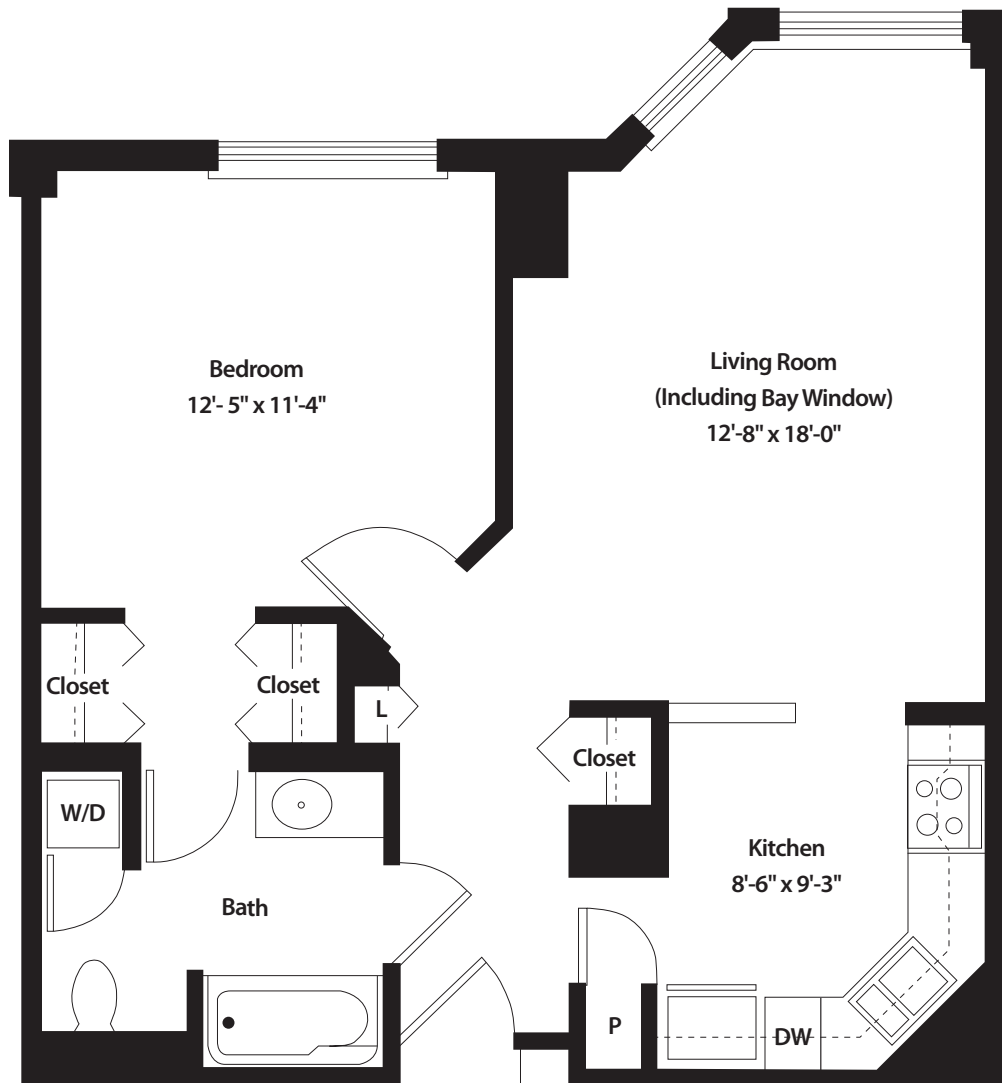

# Cambridge

684 sq. ft.

All dimensions, features and specifications are approximate and subject to change without notice.

200 Village Drive  
Downers Grove, IL 60516

**630.769.6100**  
**OakTraceDG.com**

OAK TRACE |   
A LIFESPACE COMMUNITY®